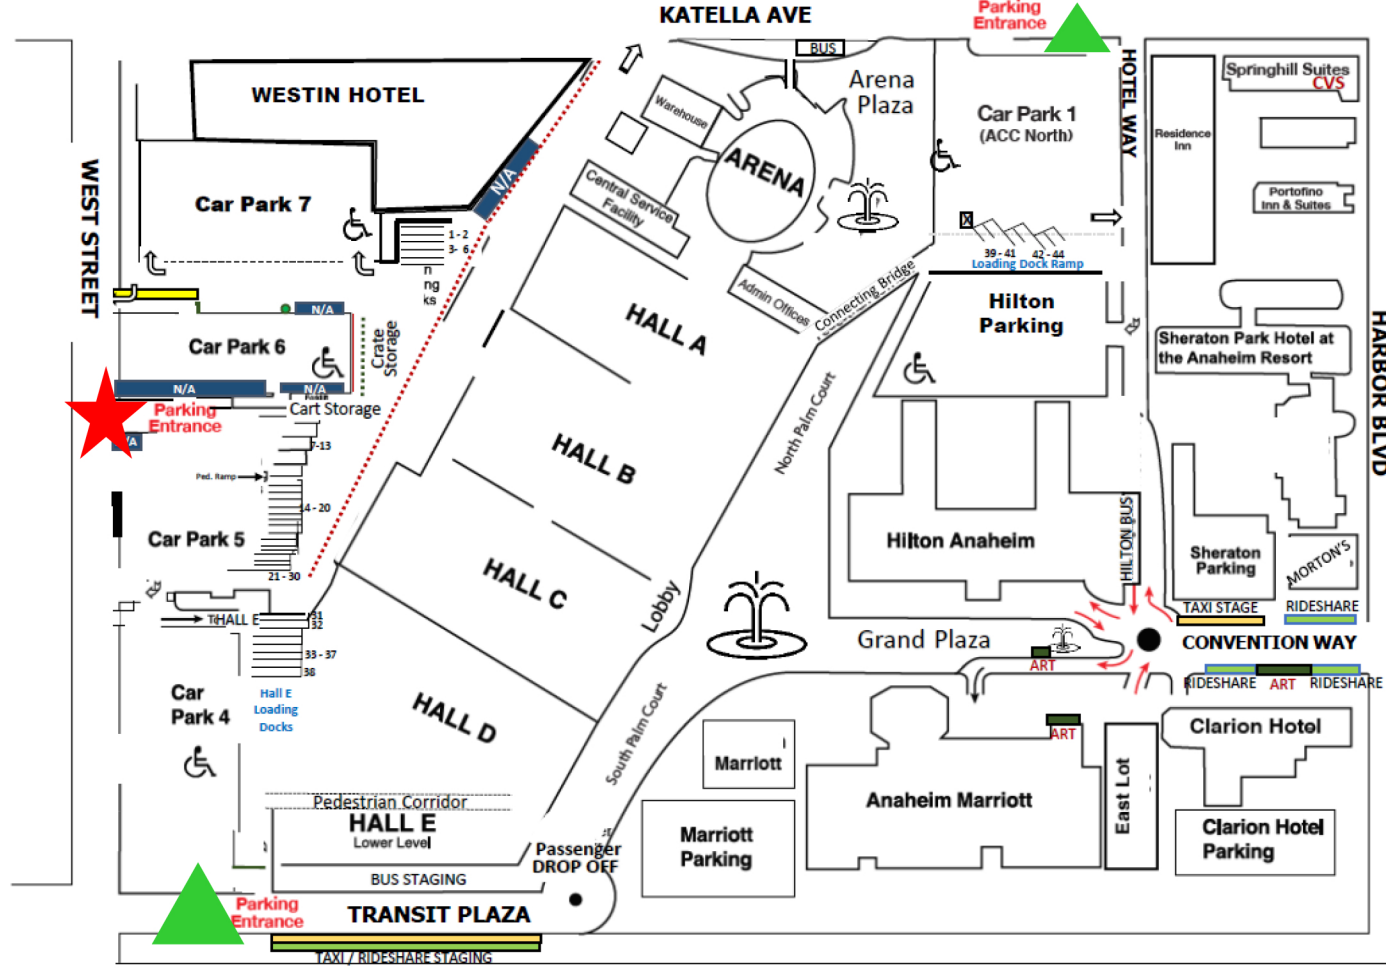

ANAHEIM CONVENTION CENTER PARKING GUIDE

DISNEY WAY

ACC Parking at The Shops at Anaheim Gardenwalk

Hyatt House
Walgreens

Disney's Toy Story Parking

 = EXHIBITOR/STAFF ENTRANCE on TUESDAY, 4/14

 = PARKING ENTRANCE FOR EVENT DAY (CAR PARK #4 OFF OF TRANSIT PLAZA IS PRIMARY PARKING + CAR PARK #1 IS SECONDARY)